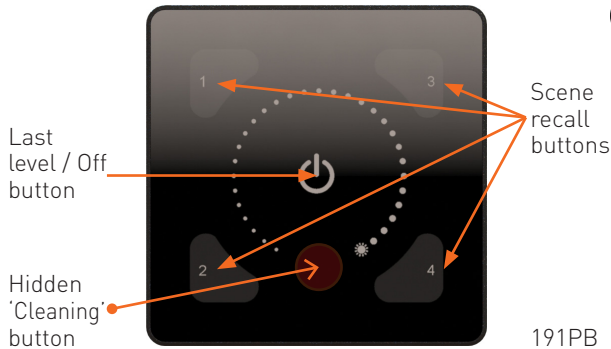

The panels can be connected via Bluetooth® Smart™ to the SceneSet app, which allows for remote operation from a mobile device, such as a smartphone or a tablet. They can also be integrated into Helvar's DIGIDIM or Imagine systems.

Designed for easy installation, the ILLUSTRIS panels consist of two parts, which are shipped separately: a DALI interface (290x) and a front fascia (19xxx).

The ILLUSTRIS DALI Interface can be installed and used to operate the lighting without the front fascia either from the SceneSet app or from a touch-sensitive area*. A decorator's cover protects it during the final stages of a building project, before the front fascia is attached.

Key Features

- Standalone controller and user interface
- Networkable on DIGIDIM or Imagine router systems
- Minimal setup / Out-of-box operation
- Capable of creating, storing and recalling four lighting scenes
- Intuitive touch selection of operation mode, intensity, colour temperature and RGB colour (depending on the model)
- Fully DALI-compatible
- Hidden 'cleaning' button
- Available in a variety of front fascias for different controls
- Glass and plastic front fascia finishes
- App control via SceneSet mobile app (iOS and Android)
- Designed to fit UK, DIN and similar back boxes

Common controls (all panels)

191PB