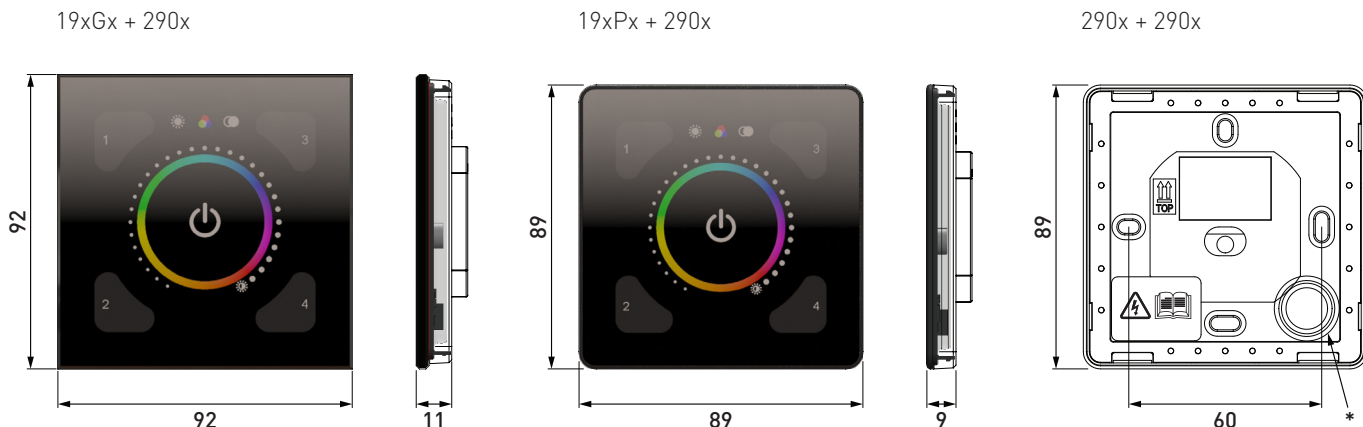

Common controls (all panels)

191PB

Colour temperature panels (192xx)2xx)

192PB

Colour panels (193xx)

193PB

Dimensions (mm)

Technical Data

Radio operation

Wireless connectivity: Bluetooth® Smart™

Mechanical data

Dimensions: 19xGx: 92 mm × 92 mm
19xPx: 89 mm × 89 mm
290x: 89 mm × 89 mm

Weight: 19xGx: 150 g
19xPx: 90 g
290x: 50 g

Material: 19xGx: Glass
19xPx: Acrylic (PMMA)
290x: Flame-retardant PC/ABS