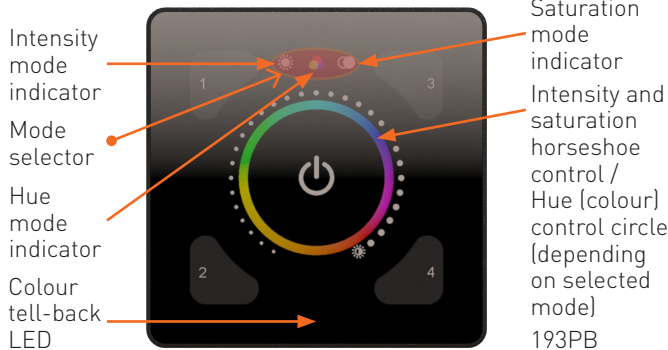

Key Features

- Standalone controller and user interface
- Networkable on DIGIDIM or Imagine router systems
- Minimal setup / Out-of-box operation
- Capable of creating, storing and recalling four lighting scenes
- Intuitive touch selection of operation mode, intensity, colour temperature and RGB colour (depending on the model)
- Fully DALI-compatible
- Hidden 'cleaning' button
- Available in a variety of front fascias for different controls
- Glass and plastic front fascia finishes
- App control via SceneSet mobile app (iOS and Android)
- Designed to fit UK, DIN and similar back boxes

Common controls (all panels)

191PB

Colour temperature panels (192xx)2xx)

192PB

Colour panels (193xx)

193PB

Dimensions (mm)

Technical Data