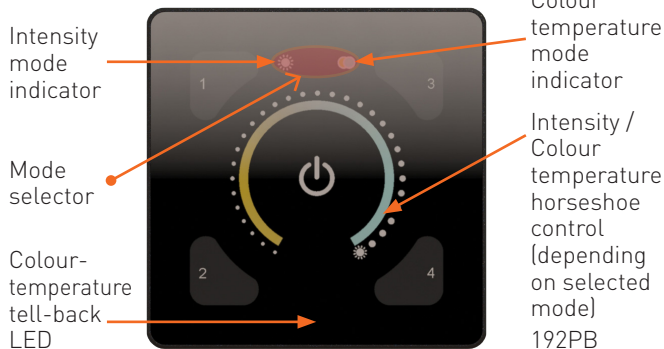

Designed for easy installation, the ILLUSTRIS panels consist of two parts, which are shipped separately: a DALI interface (290x) and a front fascia (19xxx).

The ILLUSTRIS DALI Interface can be installed and used to operate the lighting without the front fascia either from the SceneSet app or from a touch-sensitive area*. A decorator's cover protects it during the final stages of a building project, before the front fascia is attached.

Key Features

- Standalone controller and user interface
- Networkable on DIGIDIM or Imagine router systems
- Minimal setup / Out-of-box operation
- Capable of creating, storing and recalling four lighting scenes
- Intuitive touch selection of operation mode, intensity, colour temperature and RGB colour (depending on the model)
- Fully DALI-compatible
- Hidden 'cleaning' button
- Available in a variety of front fascias for different controls
- Glass and plastic front fascia finishes
- App control via SceneSet mobile app (iOS and Android)
- Designed to fit UK, DIN and similar back boxes

Common controls (all panels)

191PB

Colour temperature panels (192xx)2xx)

192PB

Colour panels (193xx)

193PB

Dimensions (mm)

Technical Data